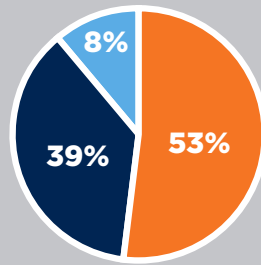

**Annie Armstrong
Easter Offering®**
2018-2019 Fiscal Year
Total Gifts: $61,600,104

Missionary Mobilization
Church Planting
Evangelism